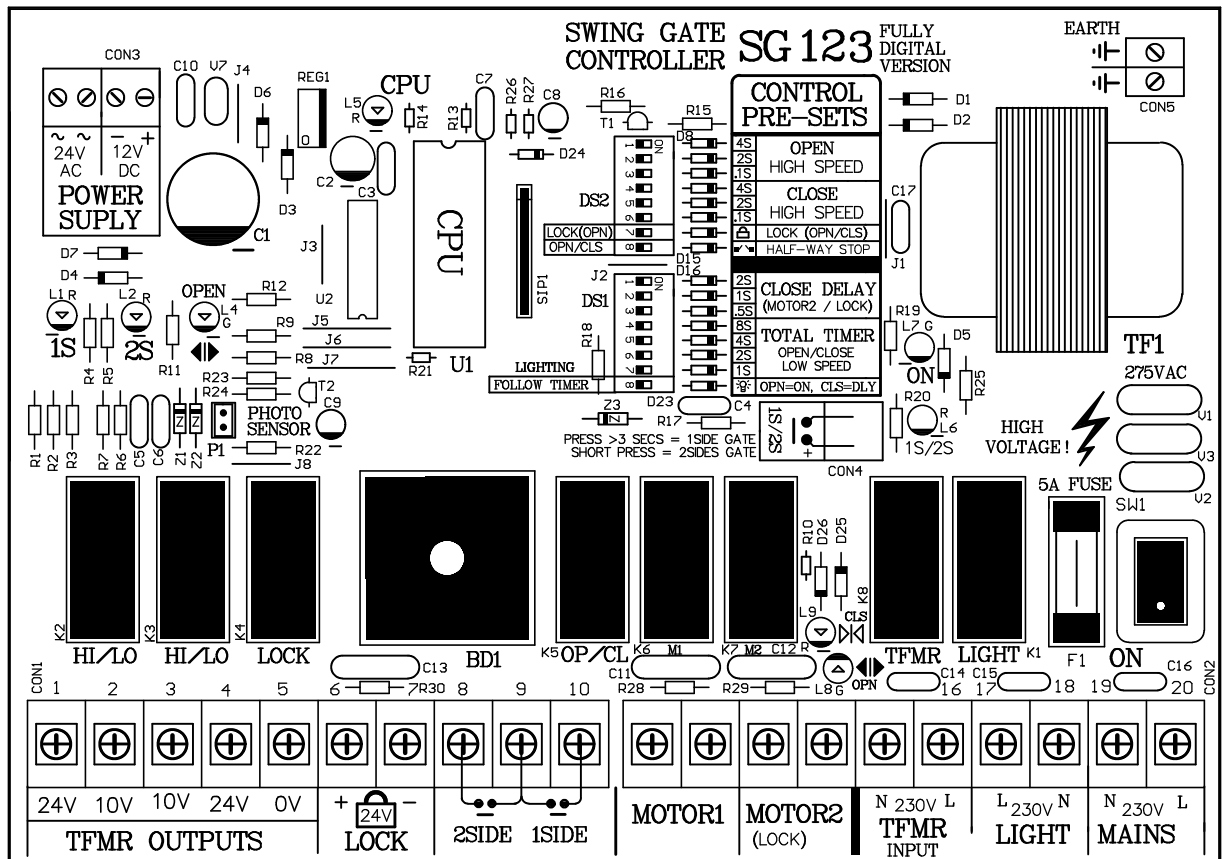

SG-123 ELECTRICAL CONNECTIONS

CONTROL PANEL

GATE SITE

INDOOR